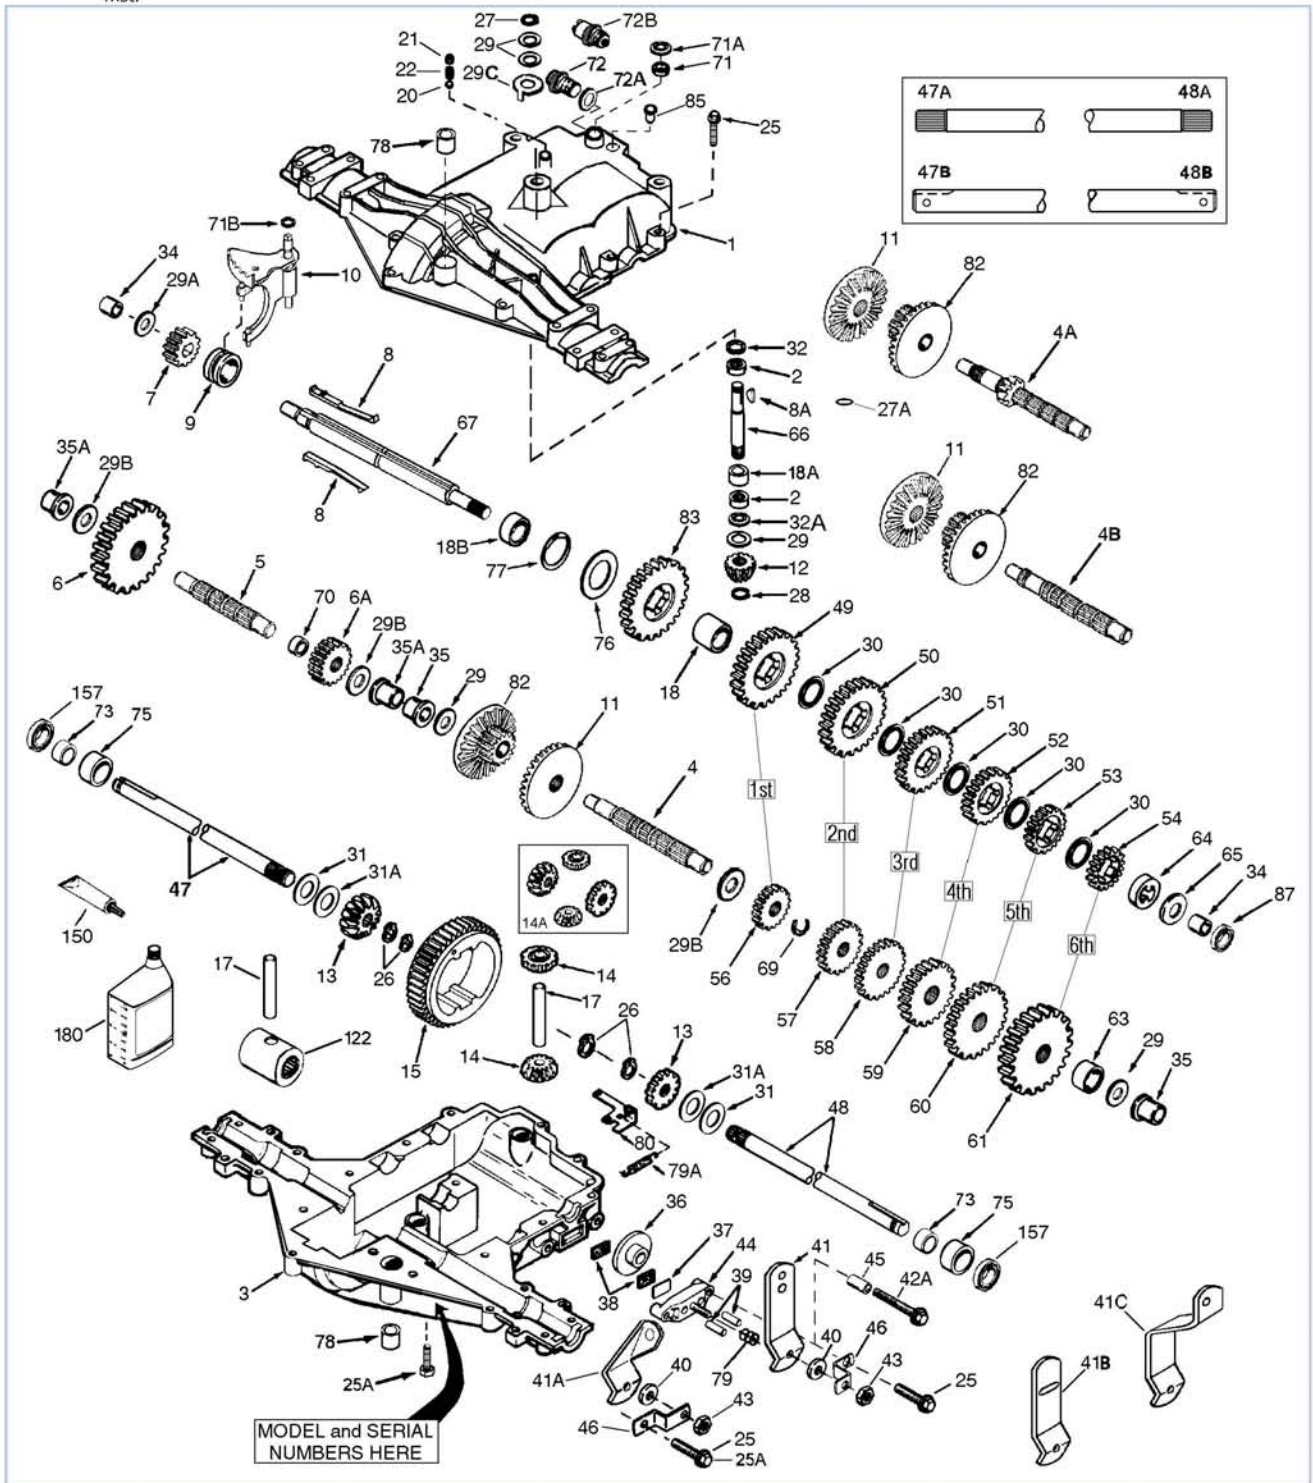

mst.

Dealer Information

Dealer Name: Phone:

REF NO	PART NO.	Description	Notes	Qty
1	772157A	COVER MACH MST	Includes Ref 2 & 32	1
2	780086	NEEDLE BRG .625ID		2
3	770148A	CASE CAST MST		1
4B	776406	COUNTERSHAFT MST		1
5	776409	OUTPUT SHAFT MST		1
6	778364	SPUR GEAR 38T PM SER		1
6A	778369	SPUR GEAR 15T PM SER		1
7	778330	SPUR GEAR 11T PM SER		1
8	792180A	SHIFT KEY	Pkg of 2	1
8A	792047	WOODRUFF KEY #9		1
9	784352	SHIFT COLLAR 820		1
10	784378A	SHIFT ROD & FORK ASSY MST	Includes Ref 71b	1
11	778334	BEVEL GEAR 30T PM		1
12	778309	BEVEL PINION 13T PM		1
13A	778368	BEVEL PINION 13T PM	Includes 14A	1
14A	778368	BEVEL PINION 13T PM	Includes 13A	1
15	778370	RING GEAR 43T MST		1
17	786188	PIN DIFF SHAFT		1
18	786219	NEUTRAL SPACER MST		1
20	792077	BALL 5/16 DIA		1
21	792211	CAP SCREW 3/8-16		1
22	792079	SPRING .310 OD .625 L		1
25	792073	HEX HD 1/4-20 X 1.25 THD FORM		19
25A	792177	HEX HD 1/4-20 X 1.375THD FORM		1
26	792125	RETAINING RING .688X.042 EXT	Pkg of 2	2
27	792035	RETAINING RING .625X.035 EXT		1
28	788040	RETAINING RING .562X.035 EXT		1
29	780072	WASHER .627ID .031W THR		4
29A	780160	WASHER .563ID .031W THR		1
29B	780051	WASHER .762ID .031W THR		3
29C	780199	WASHER ANTI-ROTATION .632		1
30	780108	WASHER 1.127ID .032W CUP		3
31	780001	WASHER .750ID .56W FLAT		2
32	788083	OIL SEAL .6250 ID		1
32A	792001	O-RING .607ID		1
34	780194	BUSHING .563		2
35	780210	BUSHING FLANGED .625ID		2
35A	780197	BUSHING FLANGED .751		2
36	790075	BRAKE DISK		1
37	790007	BRAKE PAD PLATE		1
38	799021	BRAKE PAD	Pkg of 2	1
39	786026B	DOWEL PIN 5/16 X 3/4	Pkg of 2	1
40	792076A	WASHER .312ID .059W FLAT		1
41	790034	BRAKE LEVER		1
42A	792085	HEX HD 1/4-20 X 2.25 THD FORM		1
43	792075	LOCKNUT 5/16-24		1
44	790025	BRAKE PAD HOLDER		1
45	786066	SPACER .2625 1.0		1
46	786086	BRACKET "Z"		1
47	774690	AXLE 11.937		1
48	774691	AXLE 16.500		1
49	778356	SPUR GEAR 29T PM		1
50	778354	SPUR GEAR 23T PM		1
52	778400	SPUR GEAR 15T PM IC		1
53	778313	SPUR GEAR 19T PM IC		1